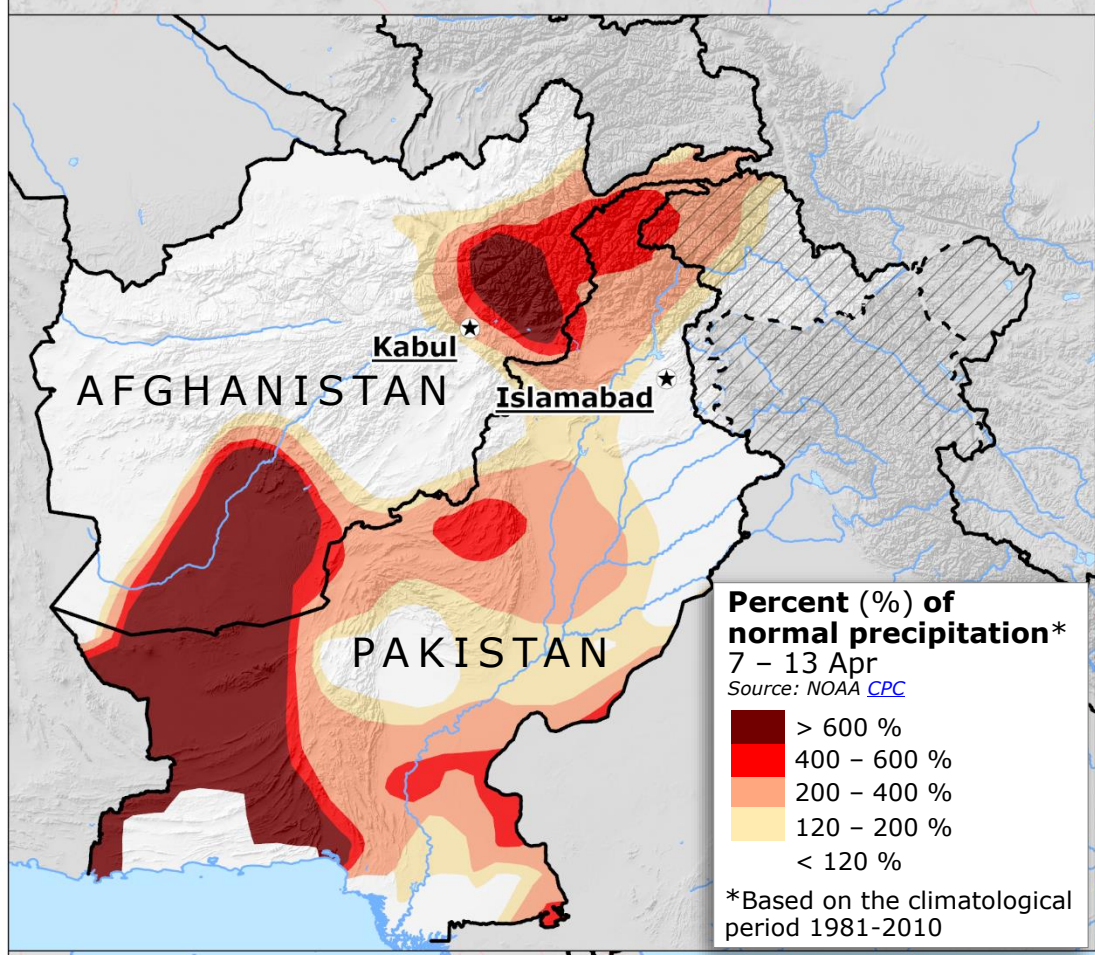

Afghanistan, Pakistan | Recent severe weather and flooding

COUNTRY WIDE IMPACT OVERVIEW
As of 16 April, Source: [DG ECHO Flash](#)

- 50** Fatalities
- 36** Injured people
- 706** Destroyed houses
- 1 606** Damaged houses

The pictorial representation does not purport to be the political map of India nor Pakistan.
© European Union, 2024. Map produced by the JRC. The boundaries and the names shown on this map do not imply official endorsement or acceptance by the European Union.

0 200 400 Km