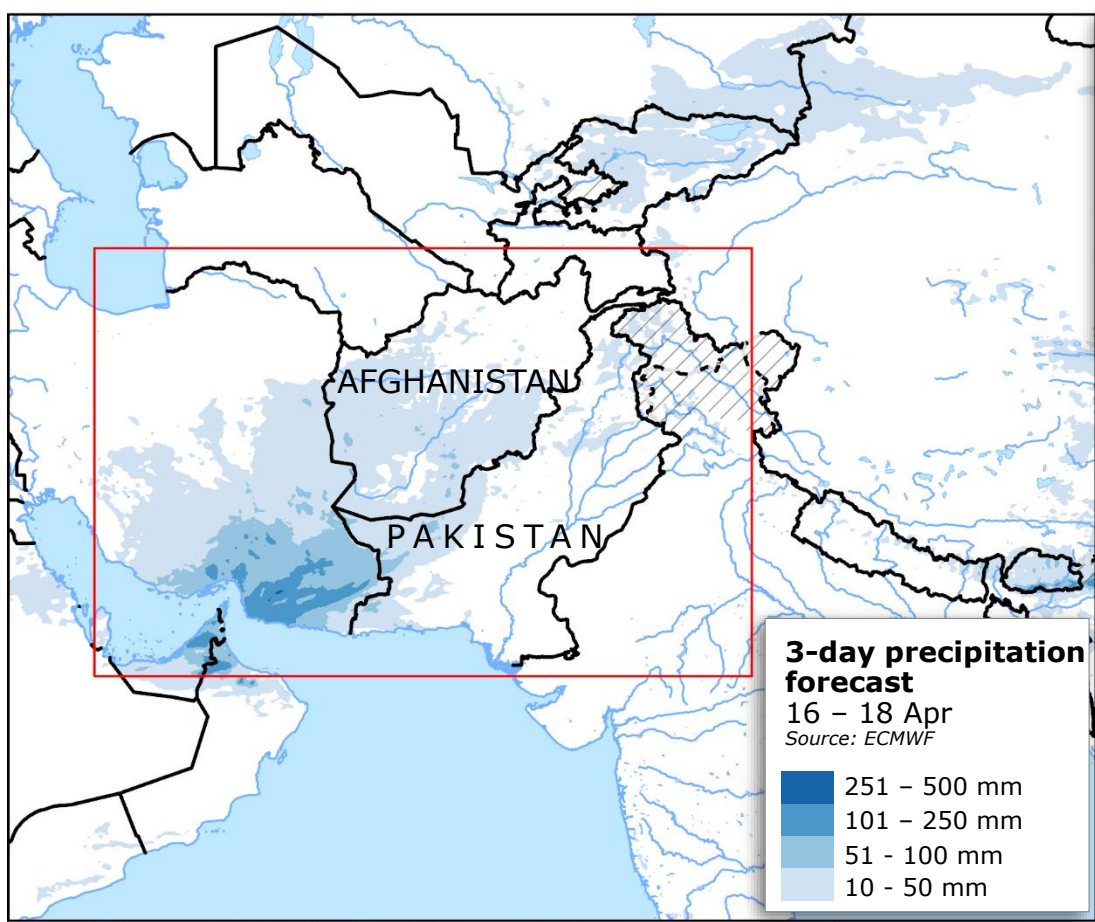

Afghanistan, Pakistan | Recent severe weather and flooding

COUNTRY WIDE IMPACT OVERVIEW
As of 16 April, Source: [DG ECHO Flash](#)

- 50** Fatalities
- 36** Injured people
- 706** Destroyed houses
- 1 606** Damaged houses

The pictorial representation does not purport to be the political map of India nor Pakistan.
© European Union, 2024. Map produced by the JRC. The boundaries and the names shown on this map do not imply official endorsement or acceptance by the European Union.

0 200 400 Km