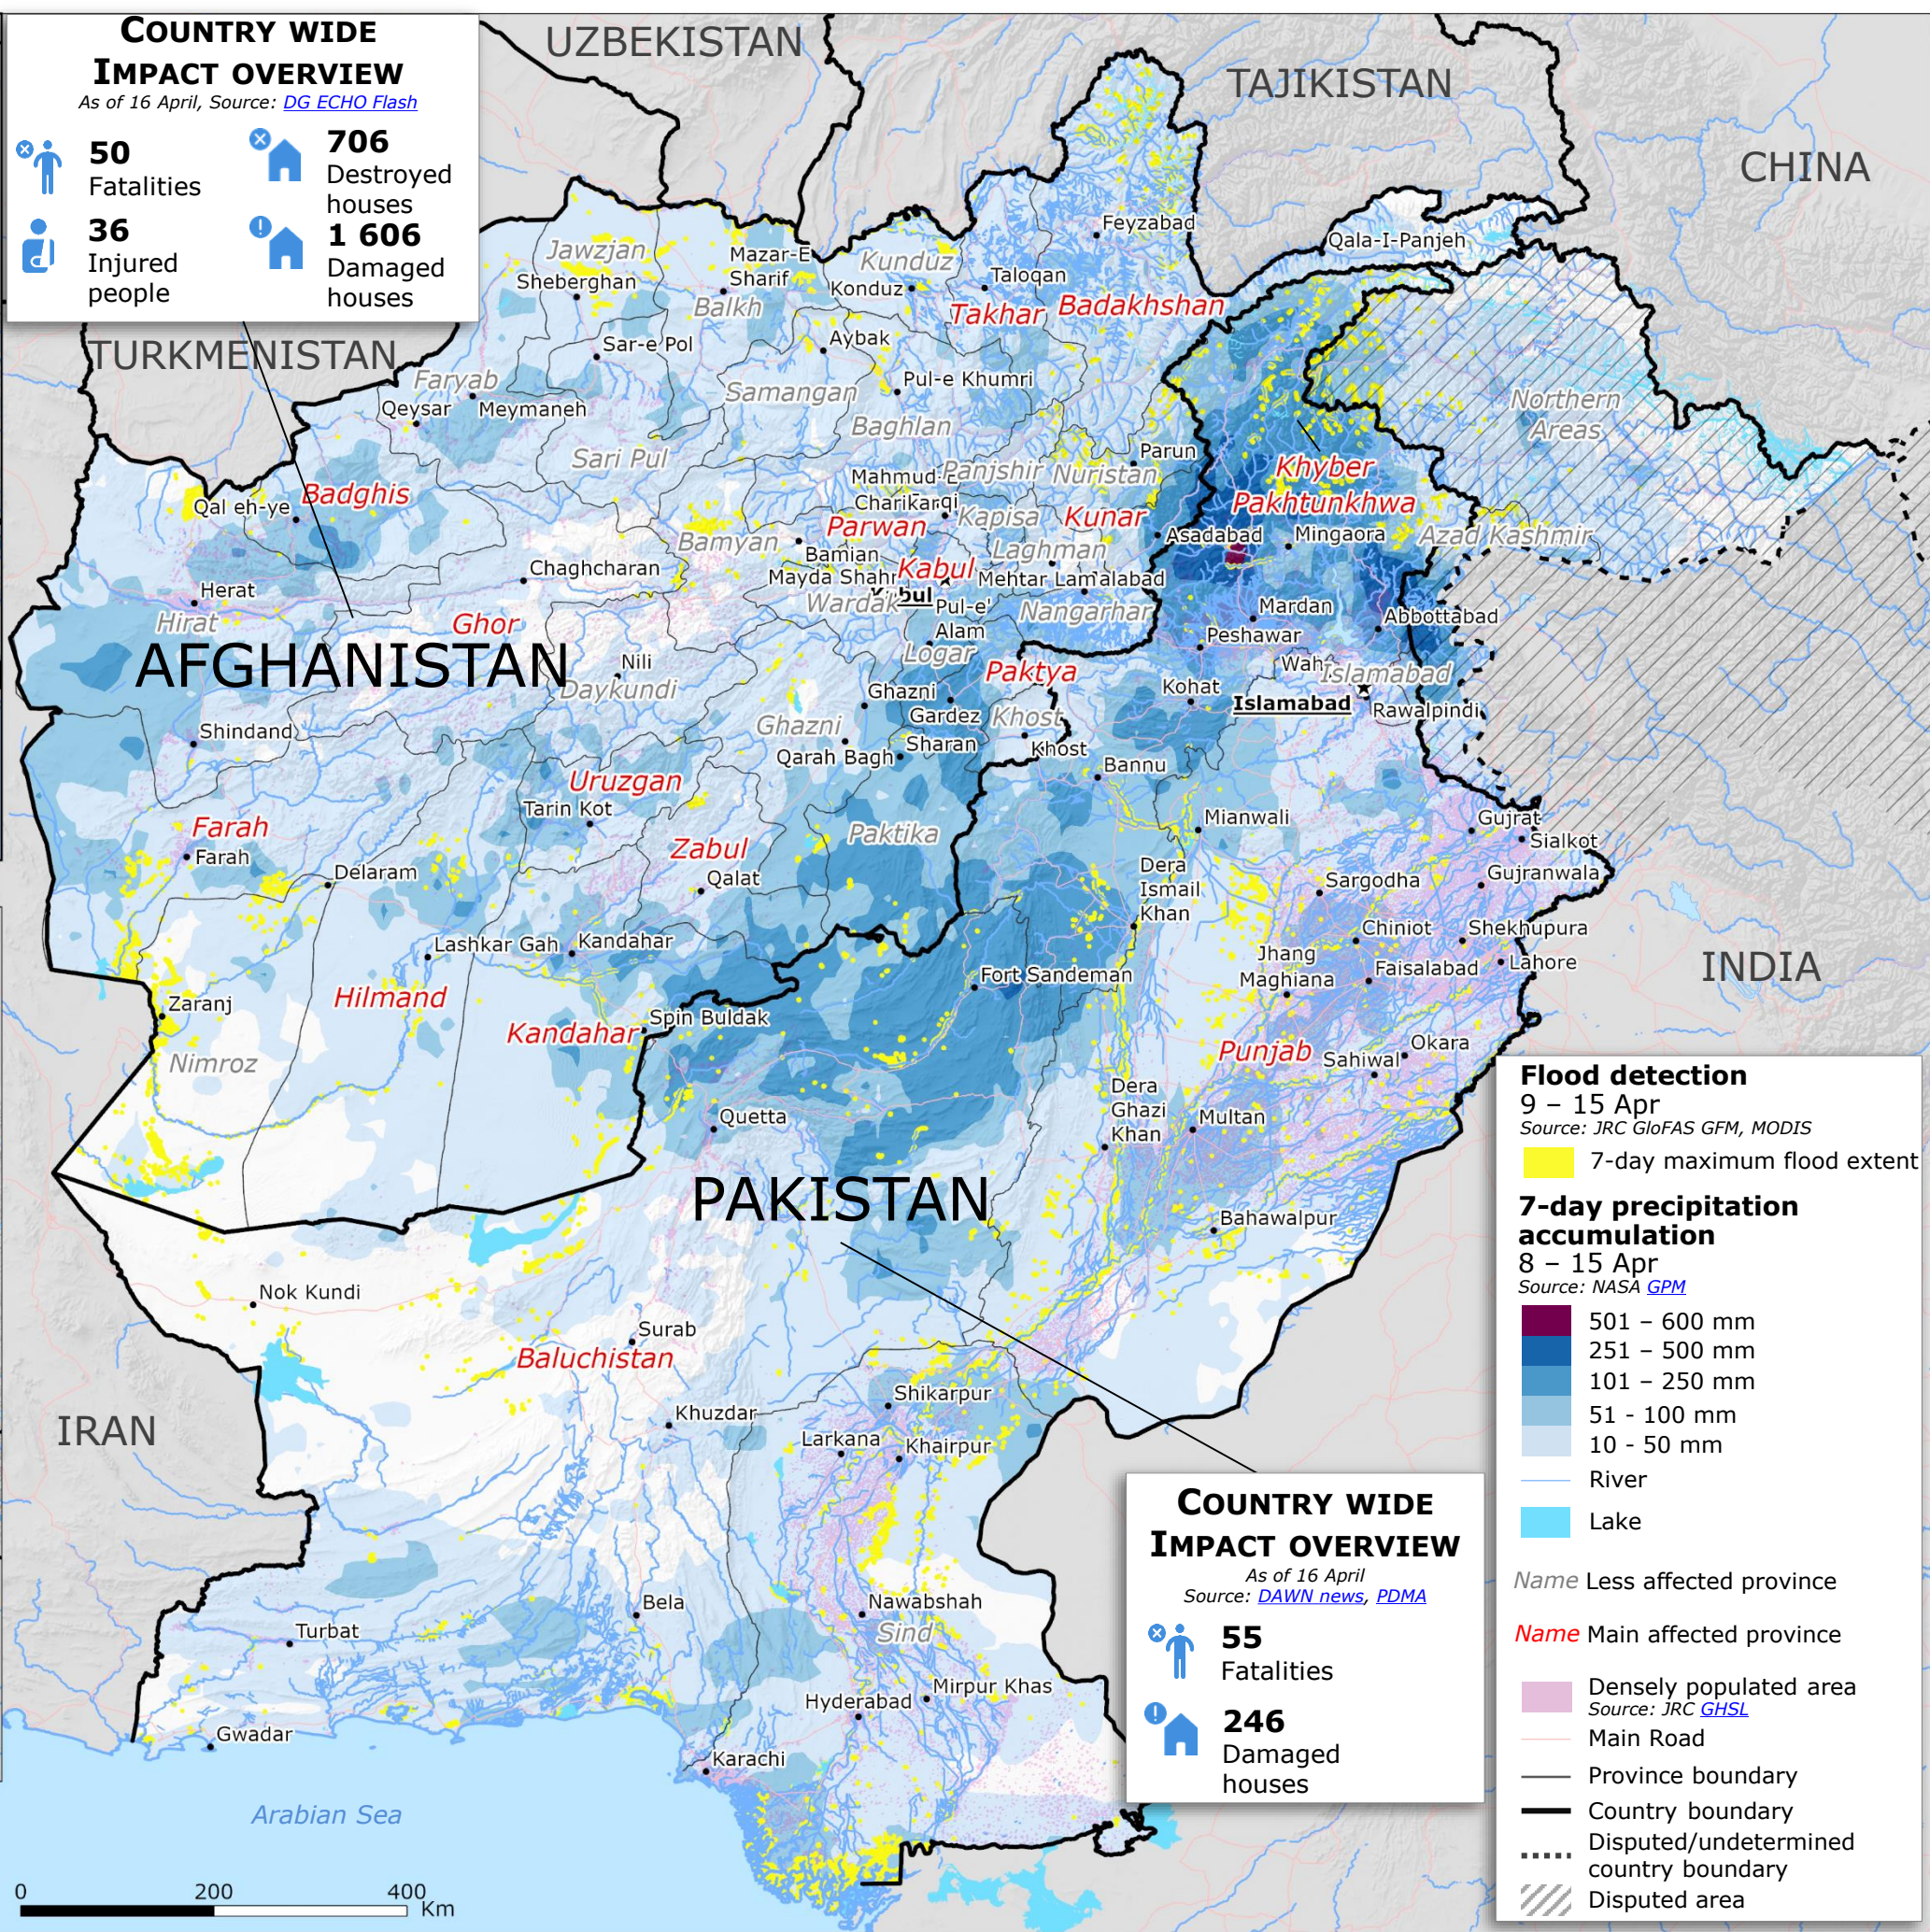

Afghanistan, Pakistan | Recent severe weather and flooding

COUNTRY WIDE IMPACT OVERVIEW
As of 16 April, Source: [DG ECHO Flash](#)

- 50** Fatalities
- 36** Injured people
- 706** Destroyed houses
- 1 606** Damaged houses

The pictorial representation does not purport to be the political map of India nor Pakistan.
© European Union, 2024. Map produced by the JRC. The boundaries and the names shown on this map do not imply official endorsement or acceptance by the European Union.

0 200 400 Km