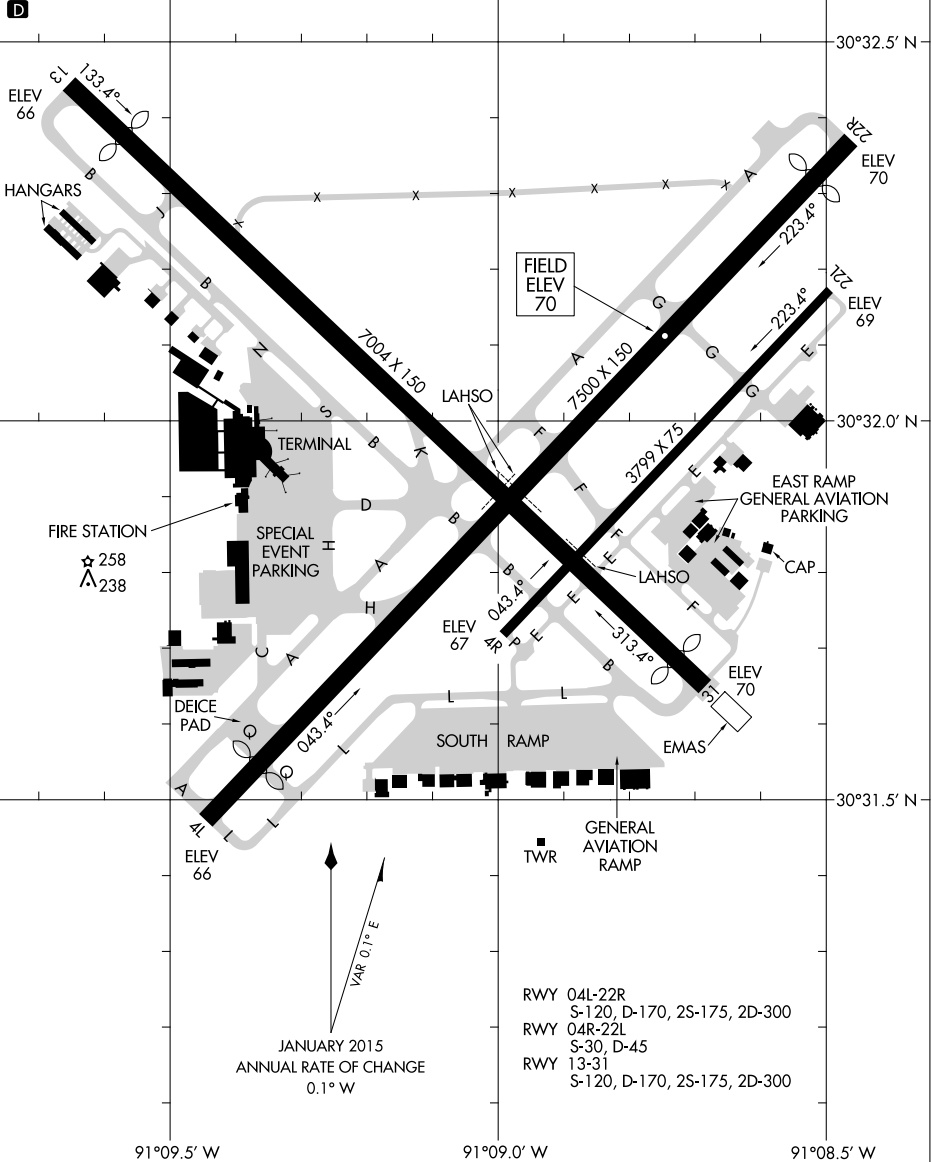

AIRPORT DIAGRAM

BATON ROUGE METROPOLITAN, RYAN FIELD (BTR)
AL-40 (FAA) BATON ROUGE, LOUISIANA

ATIS
125.2
RYAN TOWER ★
118.45 257.8
GND CON
121.9
CLNC DEL
119.4

CAUTION: BE ALERT TO RUNWAY CROSSING CLEARANCES.
READBACK OF ALL RUNWAY HOLDING INSTRUCTIONS IS REQUIRED.

SC-4, 30 APR 2015 to 28 MAY 2015

SC-4, 30 APR 2015 to 28 MAY 2015

AIRPORT DIAGRAM

BATON ROUGE, LOUISIANA
BATON ROUGE METROPOLITAN, RYAN FIELD (BTR)