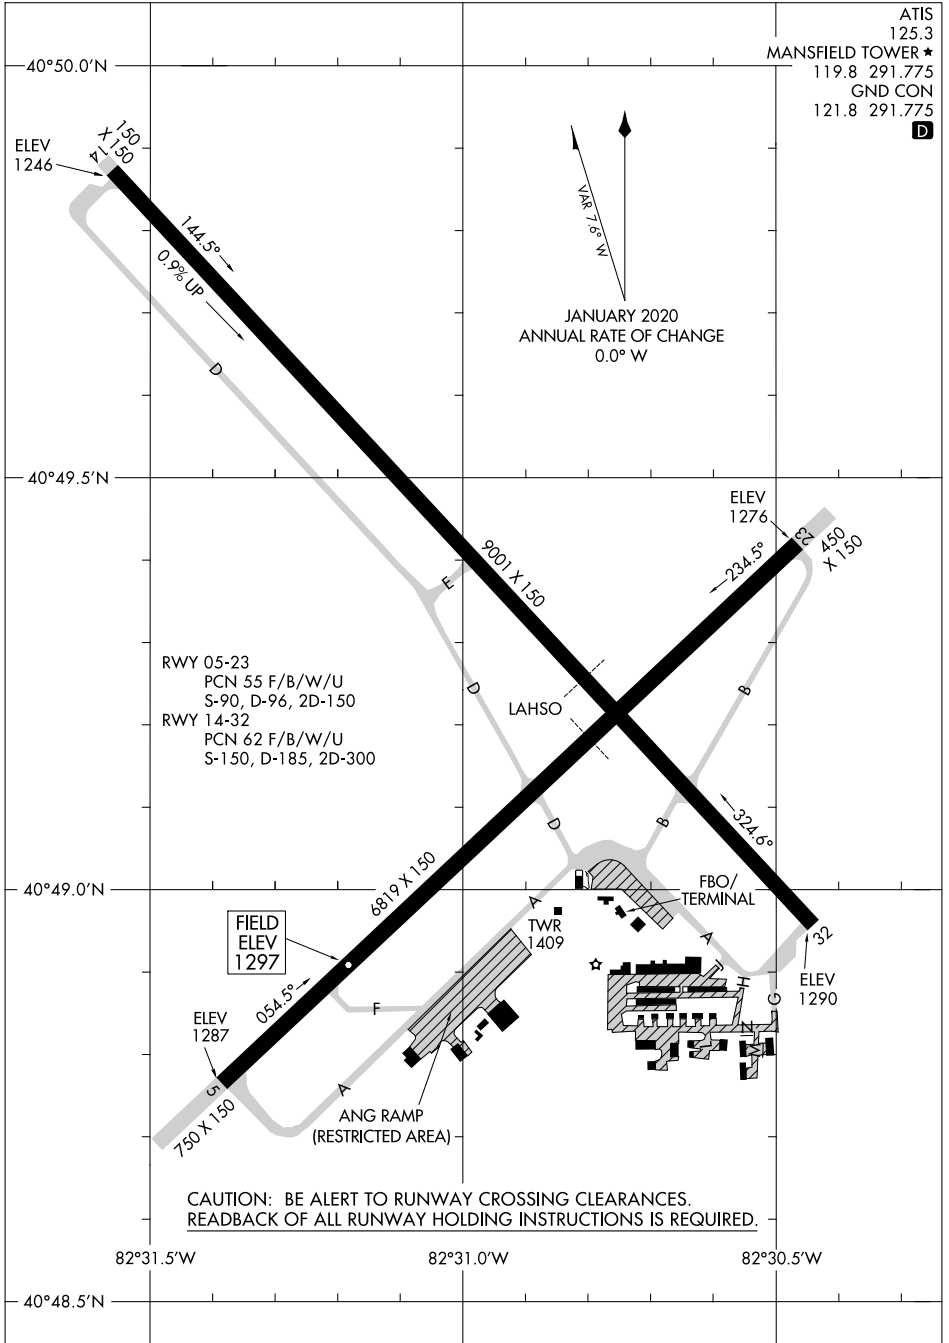

AIRPORT DIAGRAM

AL-860 (FAA)

MANSFIELD LAHM RGNL (MFD)
MANSFIELD, OHIO

ATIS 125.3
 MANSFIELD TOWER ★ 119.8 291.775
 GND CON 121.8 291.775

EC-2, 11 JUL 2024 to 08 AUG 2024

EC-2, 11 JUL 2024 to 08 AUG 2024

AIRPORT DIAGRAM

MANSFIELD, OHIO
MANSFIELD LAHM RGNL (MFD)