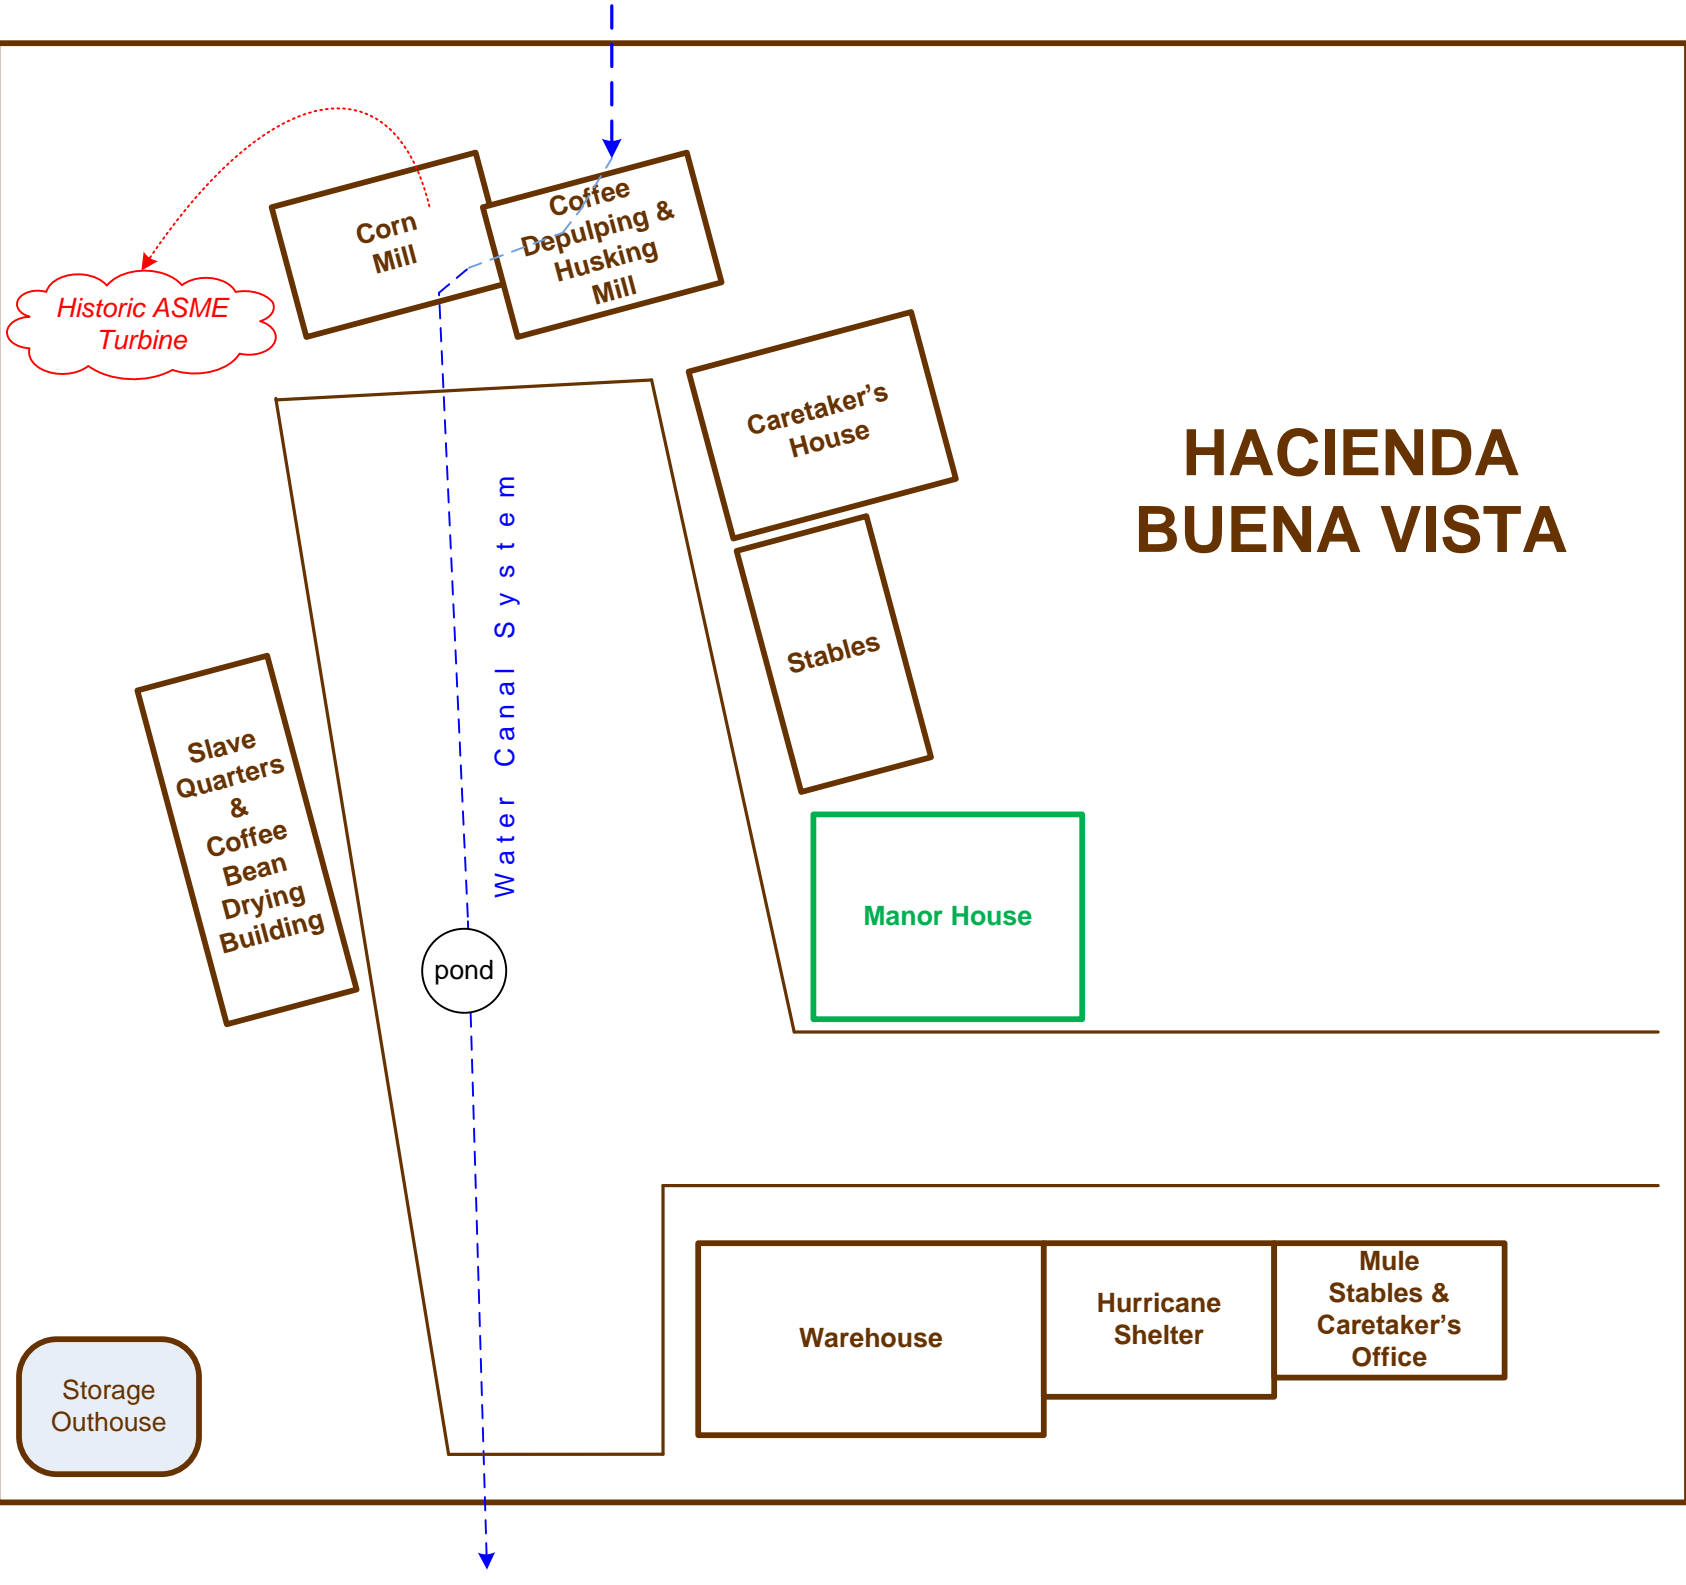

HACIENDA BUENA VISTA

Corn Mill

Coffee Depulping & Husking Mill

Historic ASME Turbine

Caretaker's House

Water Canal System

Stables

Slave Quarters & Coffee Bean Drying Building

Manor House

pond

Storage Outhouse

Warehouse

Hurricane Shelter

Mule Stables & Caretaker's Office